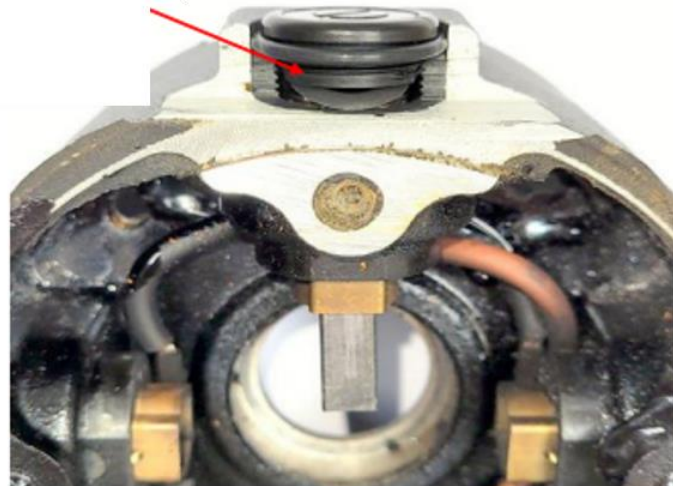

Motor Brush Replacement and Wave Washer Addition

**Cutaway of Installed parts:
Brush cap, o-ring, wave washer, brush.**

Action Manufacturing Inc.

1105 Lake Road, PO Box 620
Marshall, MN 56258
(507) 532-5940